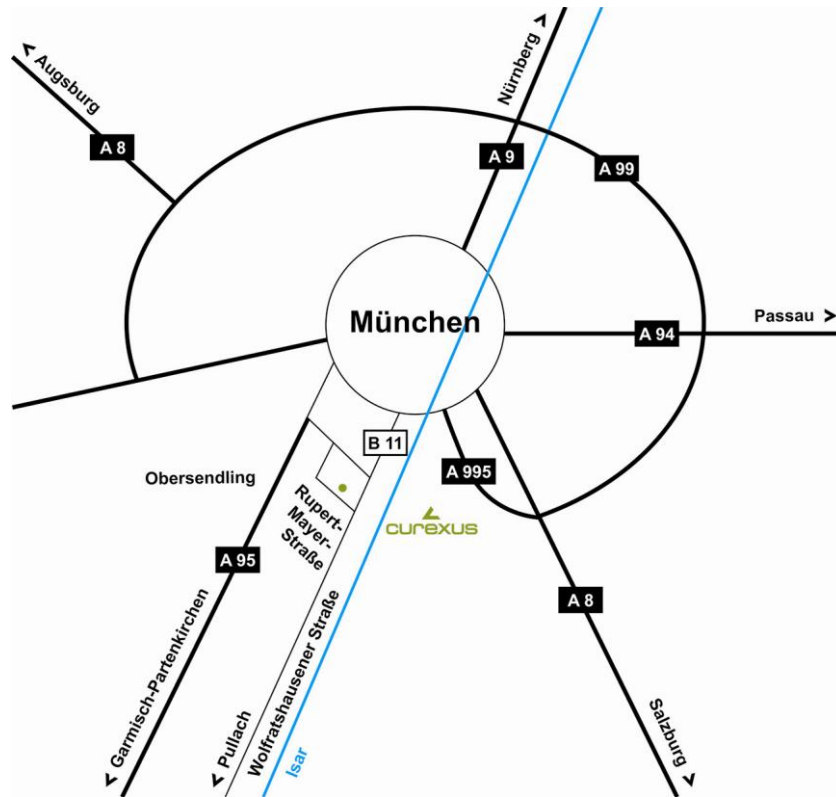

Directions to curexus GmbH – Office Munich

Rupert-Mayer-Str. 44, 81379 Munich

By car:

- Freeway („Autobahn“) A9 coming from the North, continue driving on “Zentraler Ring“
- Exit “Solln“ towards Boschetsrieder Straße, then take a right turn into Baierbrunner Straße
- Make a left turn into Rupert-Mayer-Straße, curexus is located on the left-hand side
- Access the building via the main entrance, street number 44.

By train:

- Main railway station Munich
- Take subway U2 towards “Messestadt Ost“, change at “Sendlinger Tor“
- Take subway U3 towards “Fürstenried West“, exit at “Obersendling“
- Head south on Tölzer Straße
- Turn left into Rupert-Mayer-Straße. curexus is located on the right, just a few meters away

By plane:

- Airport Munich
- Take “S-Bahn“ to Munich main railway station (“Hauptbahnhof“)
- Take subway U2 towards “Messestadt Ost“, change at “Sendlinger Tor“
- Take subway U3 towards “Fürstenried West“, exit at “Obersendling“
- Head south on Tölzer Straße
- Turn left into Rupert-Mayer-Straße. curexus is located on the right, just a few meters away