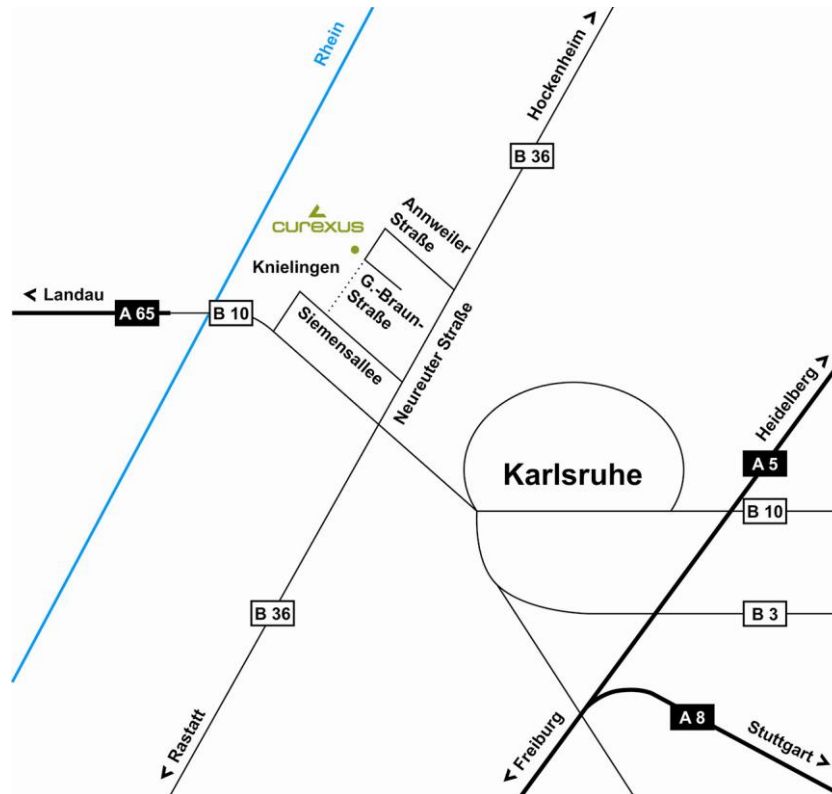

Directions to curexus GmbH – Office Karlsruhe
G.-Braun-Straße 14, 76187 Karlsruhe

By car:

- Freeway (“Autobahn“) A5 - Exit “Karlsruhe-Mitte“
- Take B10 towards Landau / Karlsruhe
- Exit Nr. 9 “Industriegebiet Siemens / B36 / Rheinhafen / Neureut / Knielingen / Mannheim“ towards Mannheim
- Turn left after approx. 1,5 km into Annweilerstraße
- Take second left into G.-Braun-Straße
- At the turning area take a right to parking G.-Braun-Straße 14
- curexus is located on the first floor

By train:

- Main railway station Karlsruhe
- Take streetcar / tram line 2, exit at “Siemensallee“
- Go right, passing Siemens corporate parking
- Take the north exit straight into G.-Braun-Straße 14
- Turn left into parking G.-Braun-Straße 14

By plane:

- Airport Frankfurt or Baden-Airpark (Karlsruhe)
- Take the train to Karlsruhe main railway station (“Hauptbahnhof“)
- Take streetcar / tram line 2, exit at “Siemensallee“
- Go right, passing Siemens corporate parking
- Take the north exit straight into G.-Braun-Straße 14
- Turn left into parking G.-Braun-Straße 14